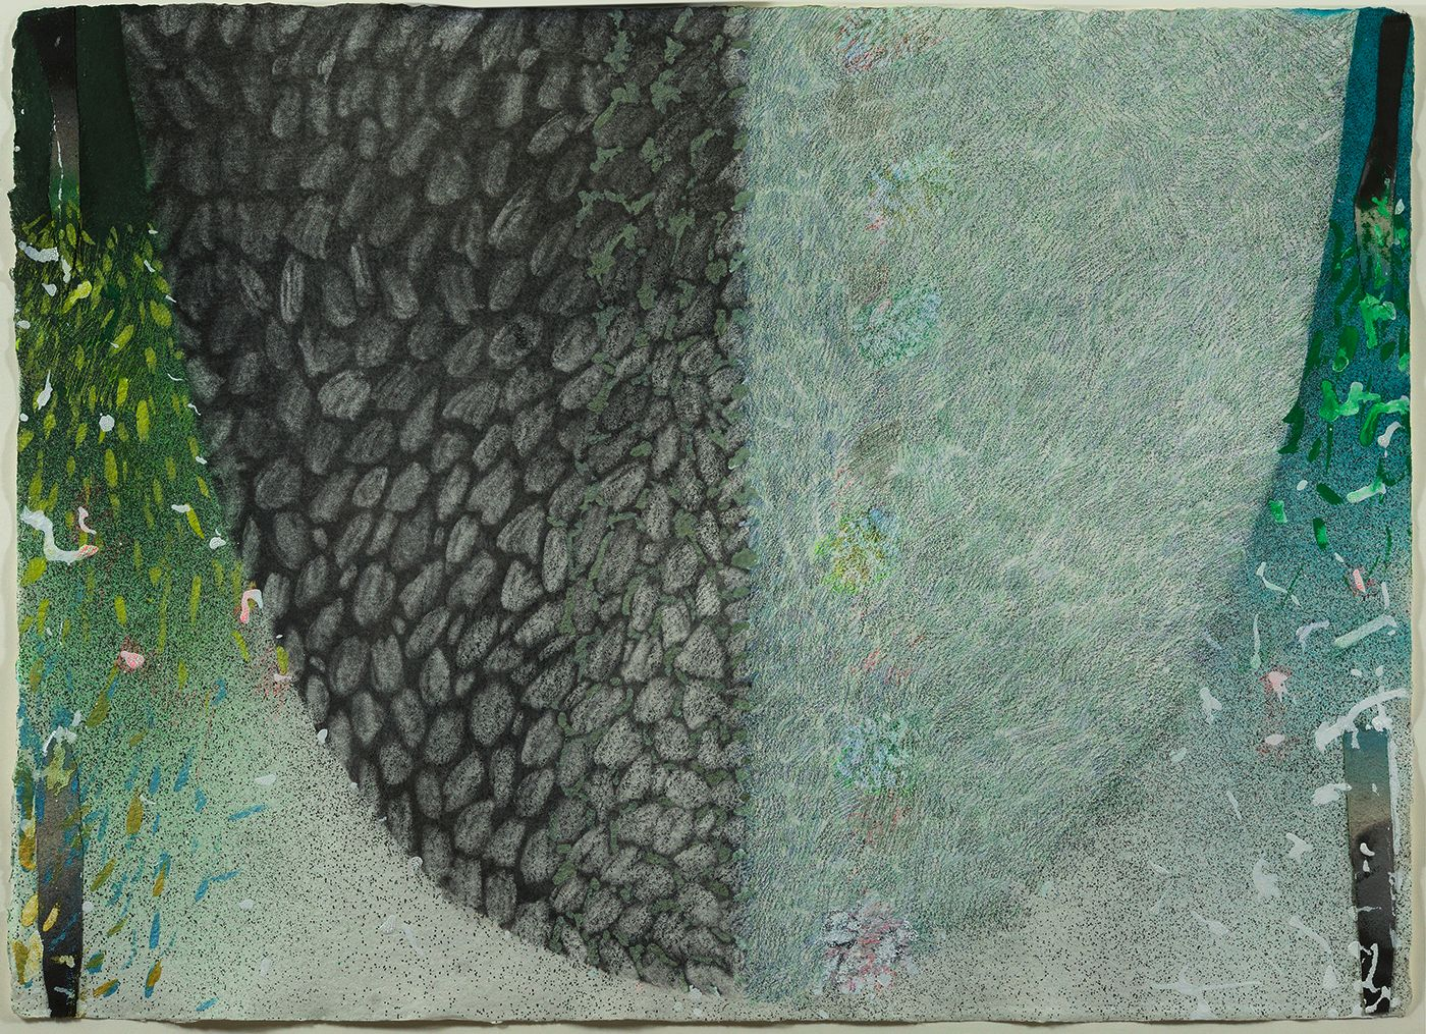

BERRY ■ CAMPBELL

Stanley Boxer, *Ashadowed garden*, 1994
Mixed media on paper, 22 1/4 x 30 1/4 in. (56.5 x 76.8 cm)
BOX-00060