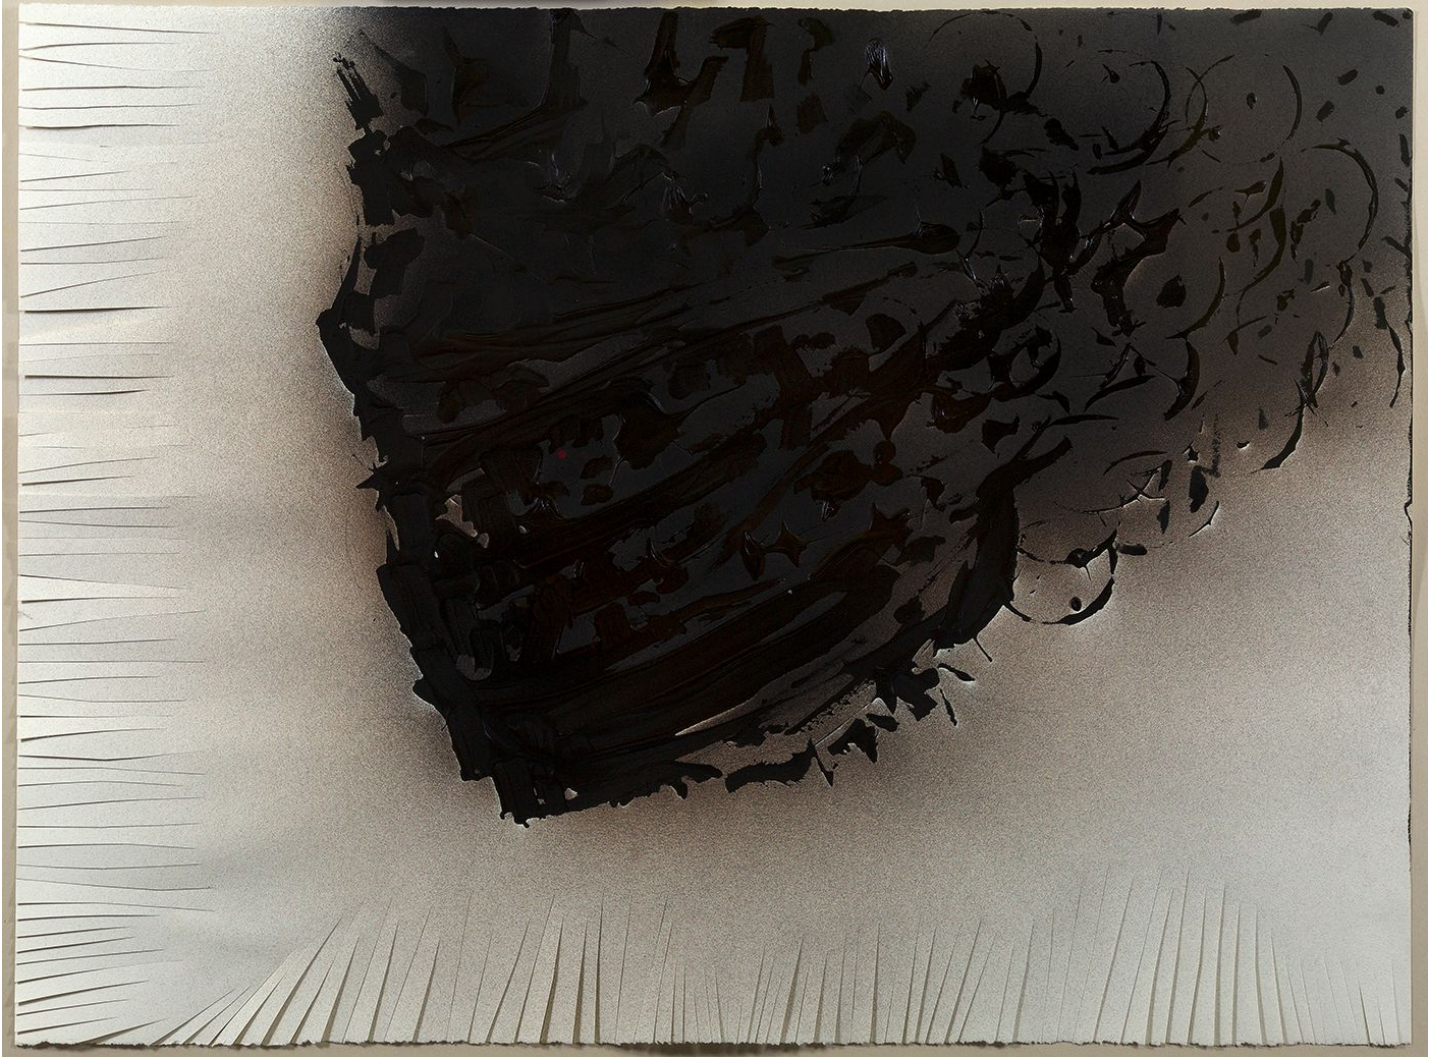

# BERRY ■ CAMPBELL

Stanley Boxer, *Barestonehover*, 1987  
Mixed media on paper, 22 1/2 x 30 1/4 in. (57.1 x 76.8 cm)  
BOX-00061