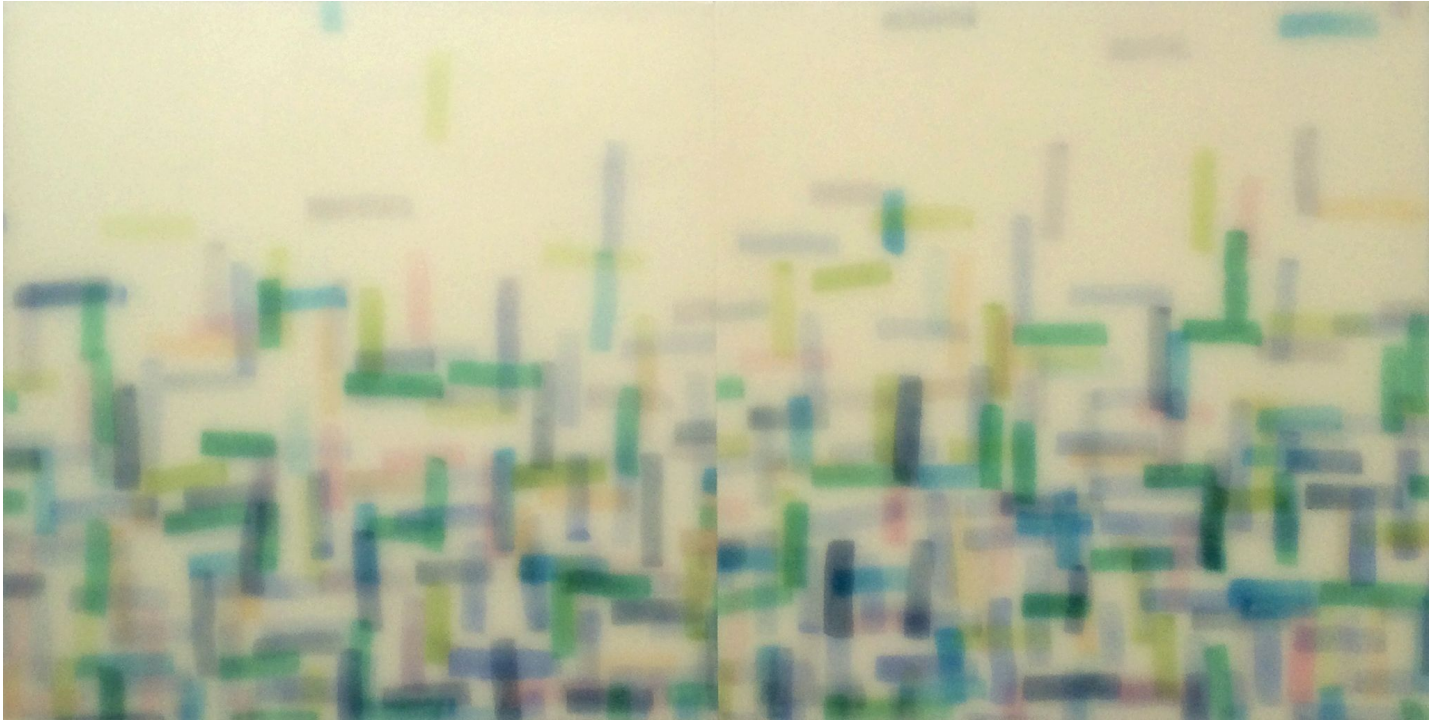

# BERRY ■ CAMPBELL

Mike Solomon, *Elysium (Diptych)* | SOLD, 2015  
Watercolor on papers infused with resin, 24 x 48 in. (61 x 121.9 cm)  
MSOL-00007