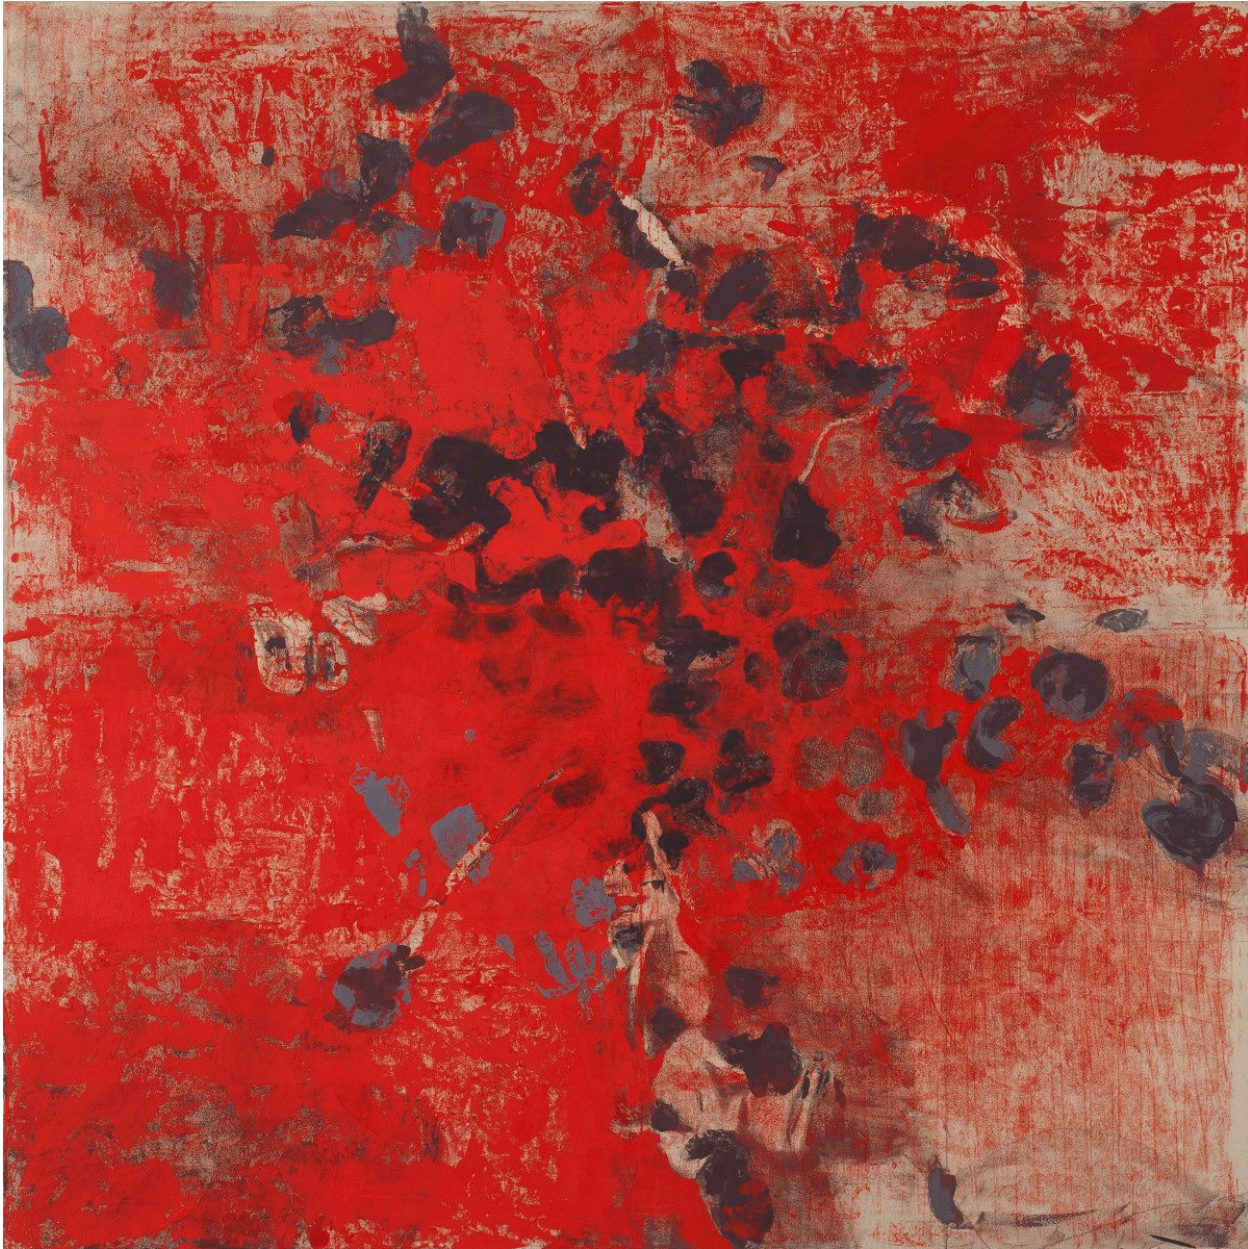

BERRY ■ CAMPBELL

Eric Dever, *NSIBTW 49*, 2015
Oil on canvas, 72 x 72 in. (182.9 x 182.9 cm)
DEV-00064