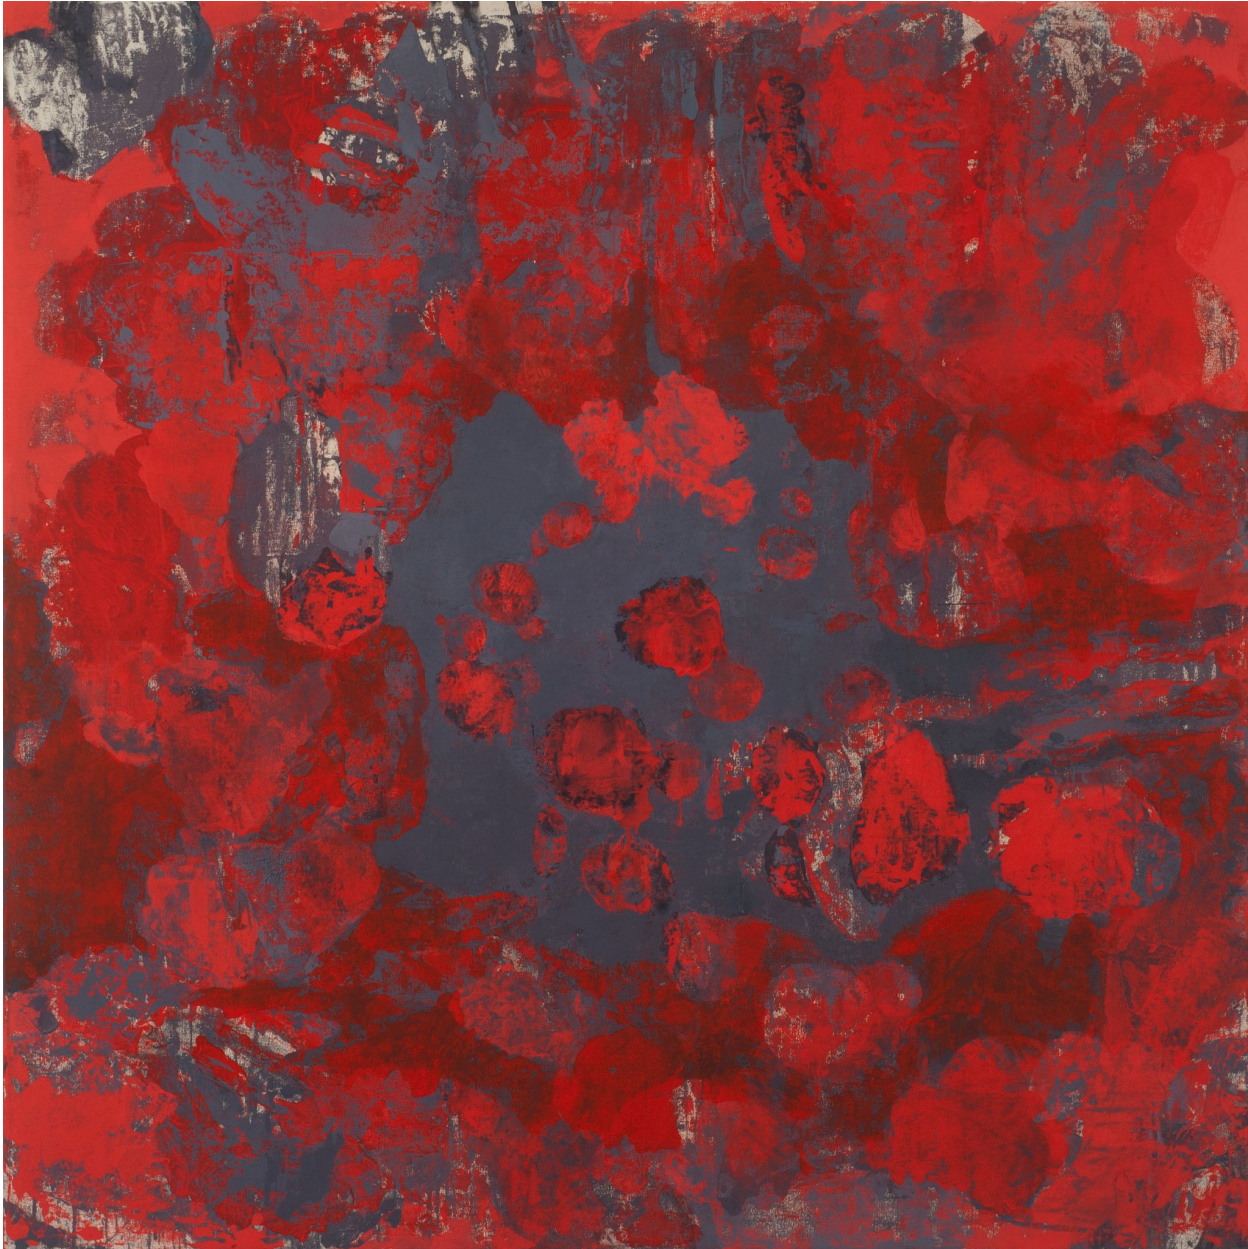

BERRY ■ CAMPBELL

Eric Dever, *NSIBTW 48*, 2015
Oil on canvas, 72 x 72 in. (182.9 x 182.9 cm)
DEV-00054