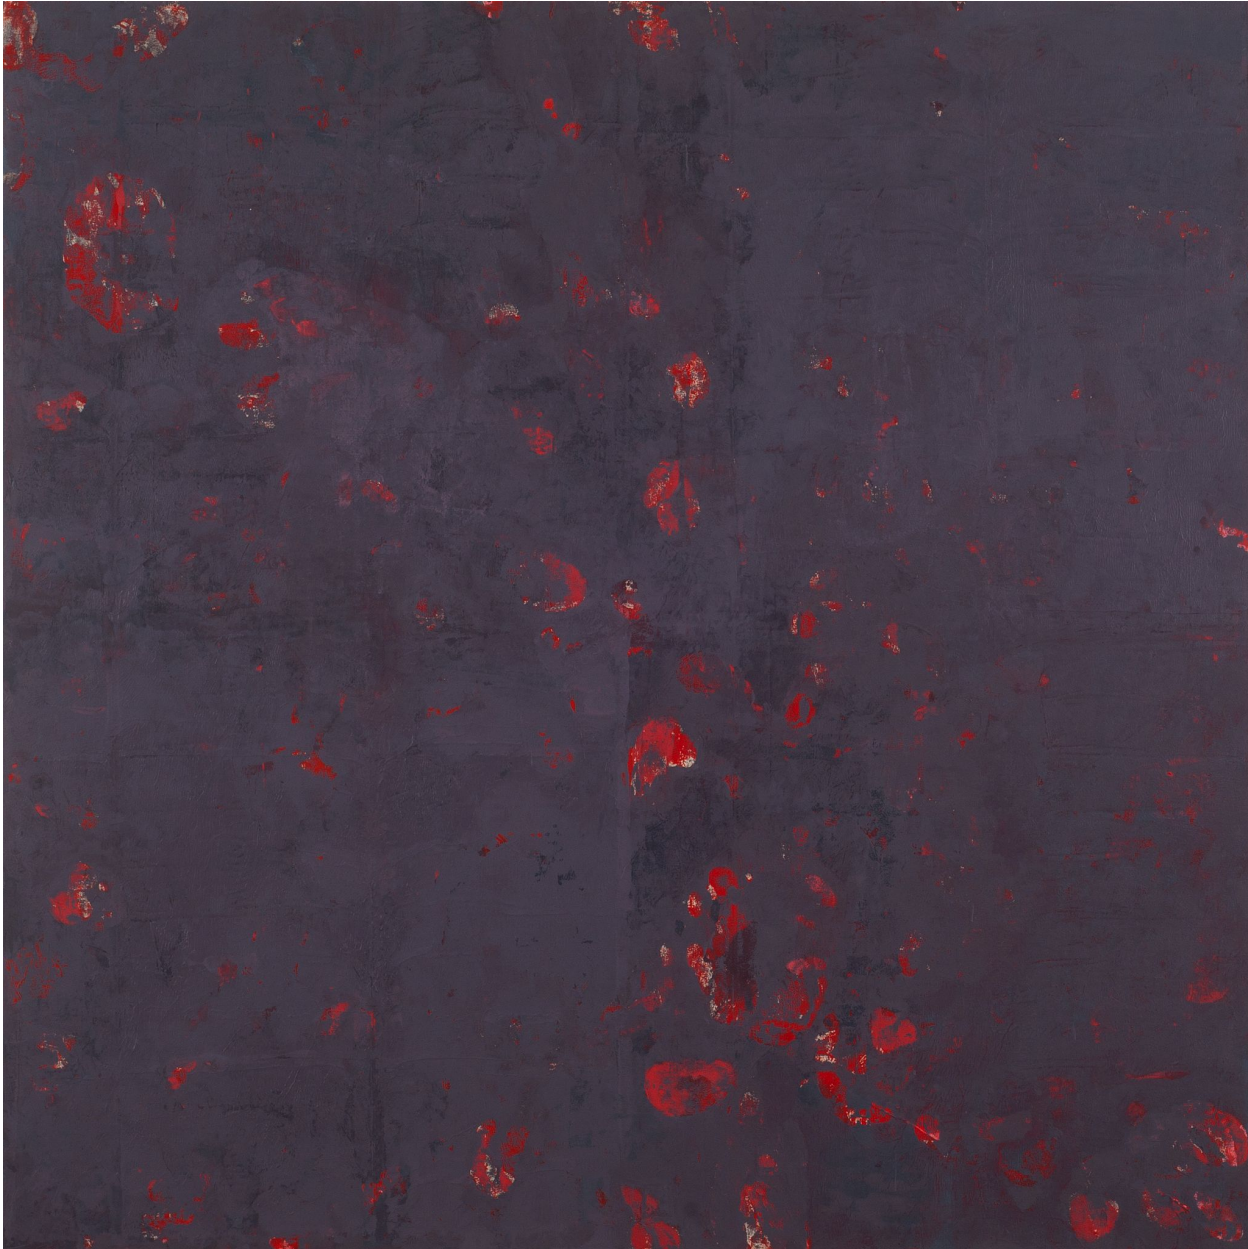

BERRY ■ CAMPBELL

Eric Dever, *NSIBTW 46*, 2015
Oil on canvas, 72 x 72 in. (182.9 x 182.9 cm)
DEV-00053