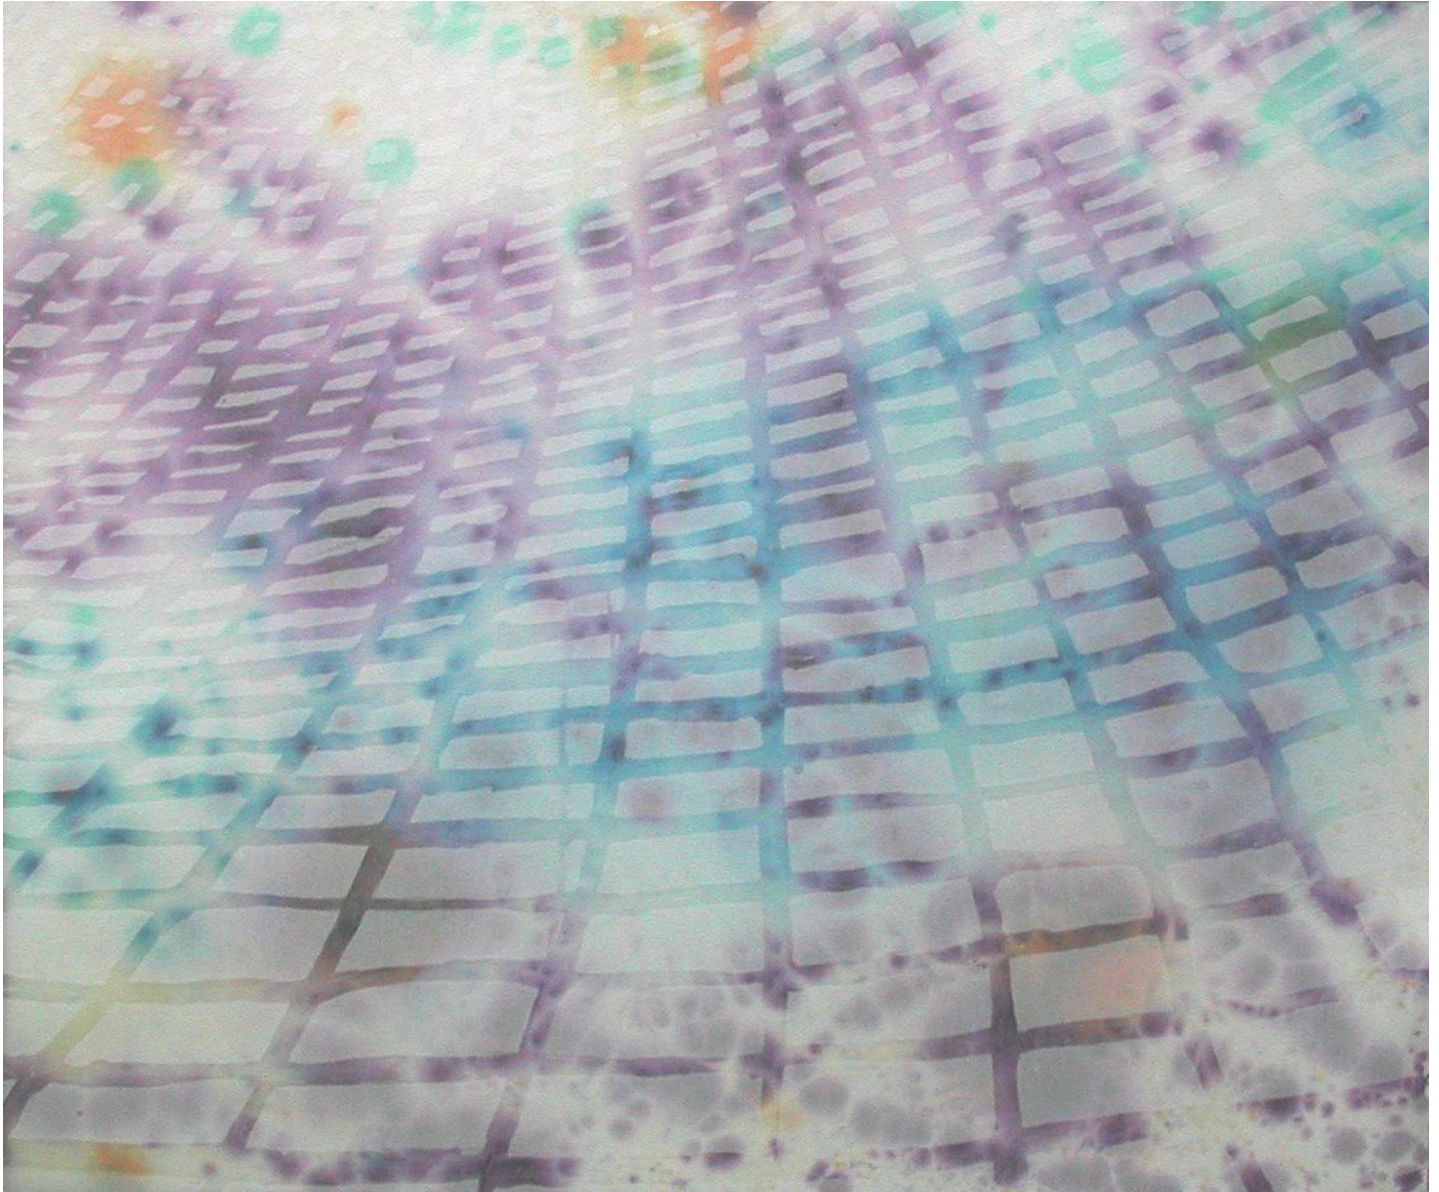

# BERRY ■ CAMPBELL

Mike Solomon, #2, 2006  
Beeswax on muslin/acrylic on canvas, 60 x 72 in. (152.4 x 182.9 cm)  
MSOL-00014