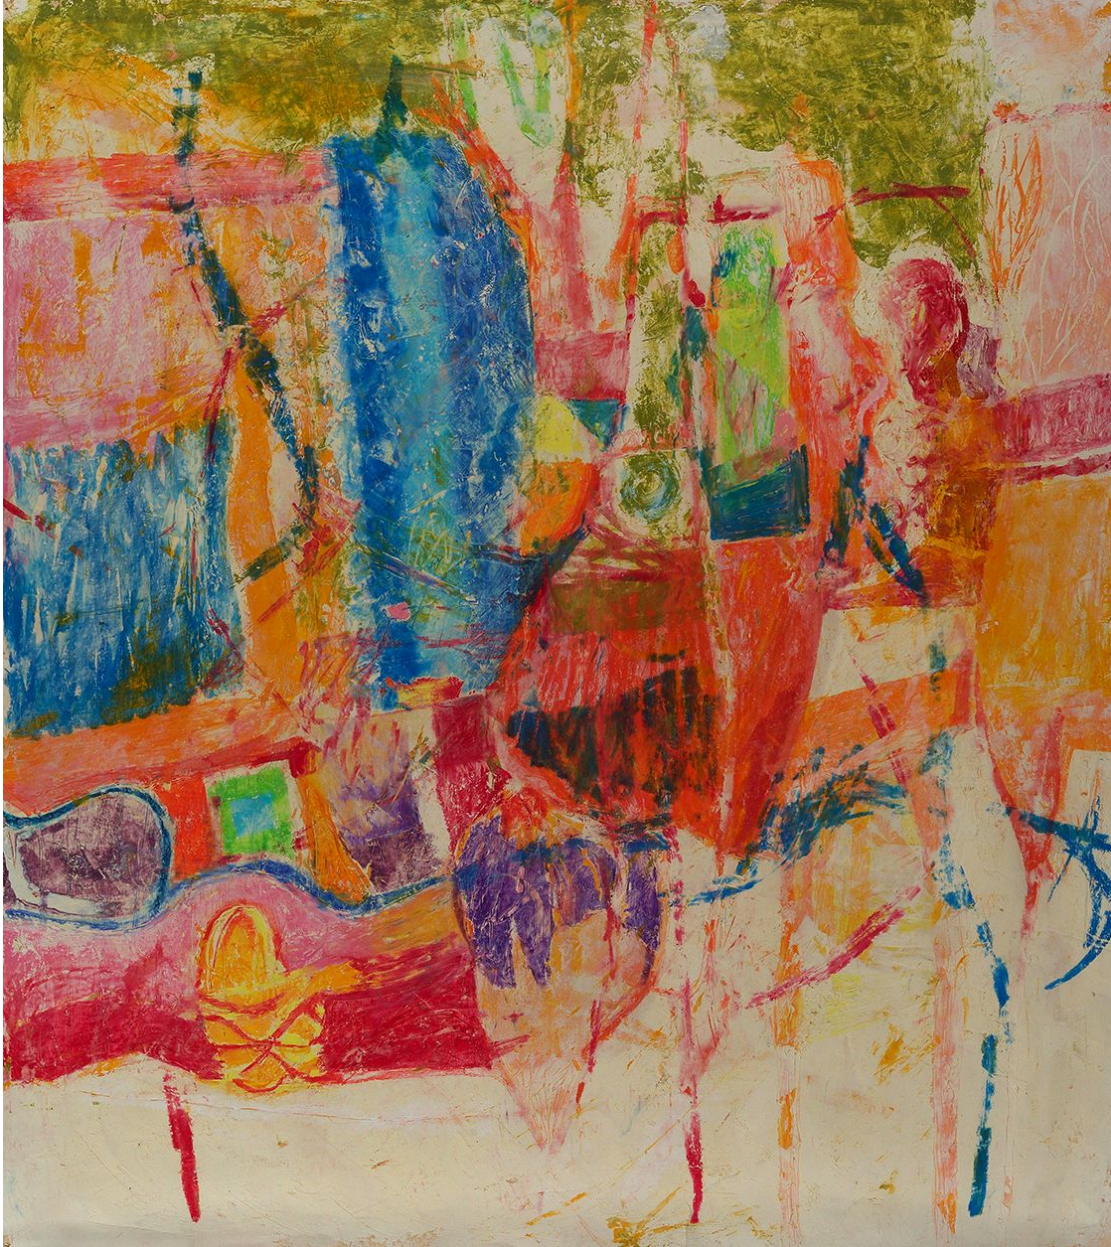

# BERRY ■ CAMPBELL

Charlotte Park, *Untitled*, c. 1980  
Acrylic and oil crayon on paper, 22 1/2 x 25 in. (57.1 x 63.5 cm)  
PAR-00178