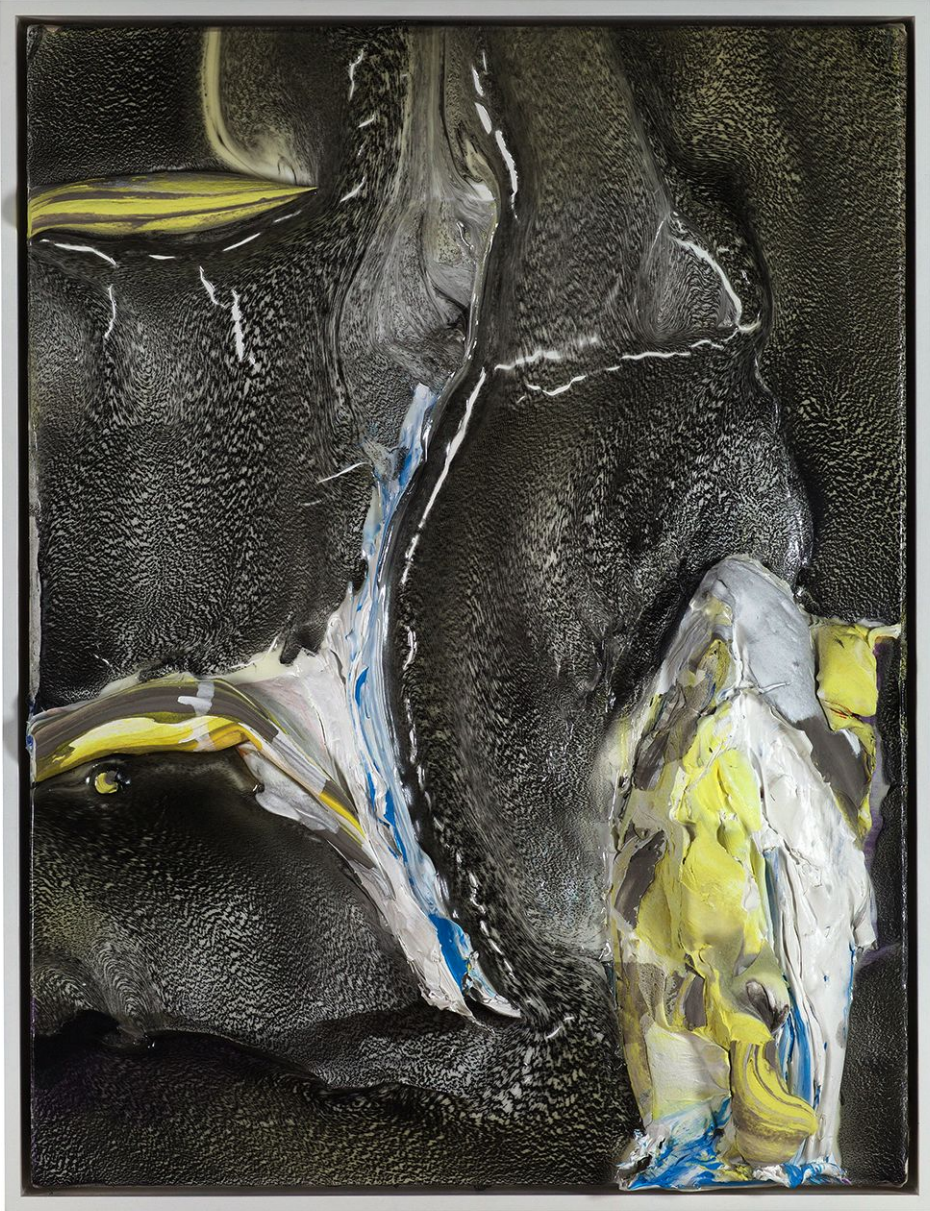

BERRY CAMPBELL

James Walsh, *Thunderstrings*, 2014
Acrylic on canvas, 33 x 25 1/4 in. (83.8 x 64.1 cm)
WAL-00028