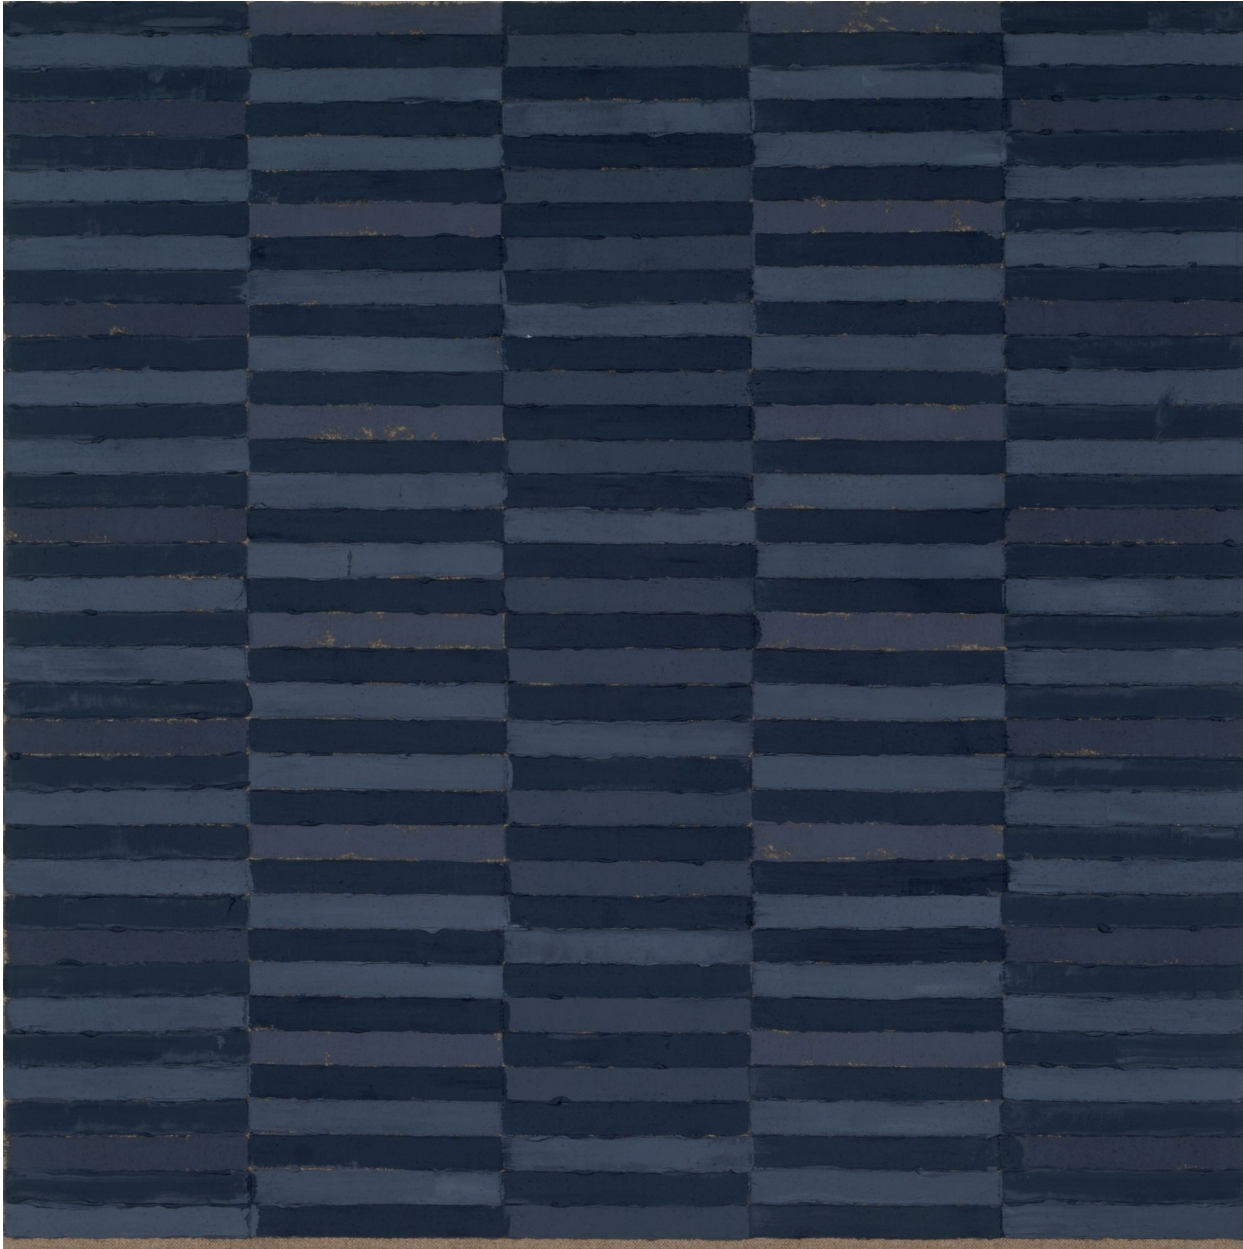

# BERRY ■ CAMPBELL

Eric Dever, *Ivory Black Grayscale No. 1.17*, 2014  
Oil on linen, 20 x 20 in. (50.8 x 50.8 cm)  
DEV-00034