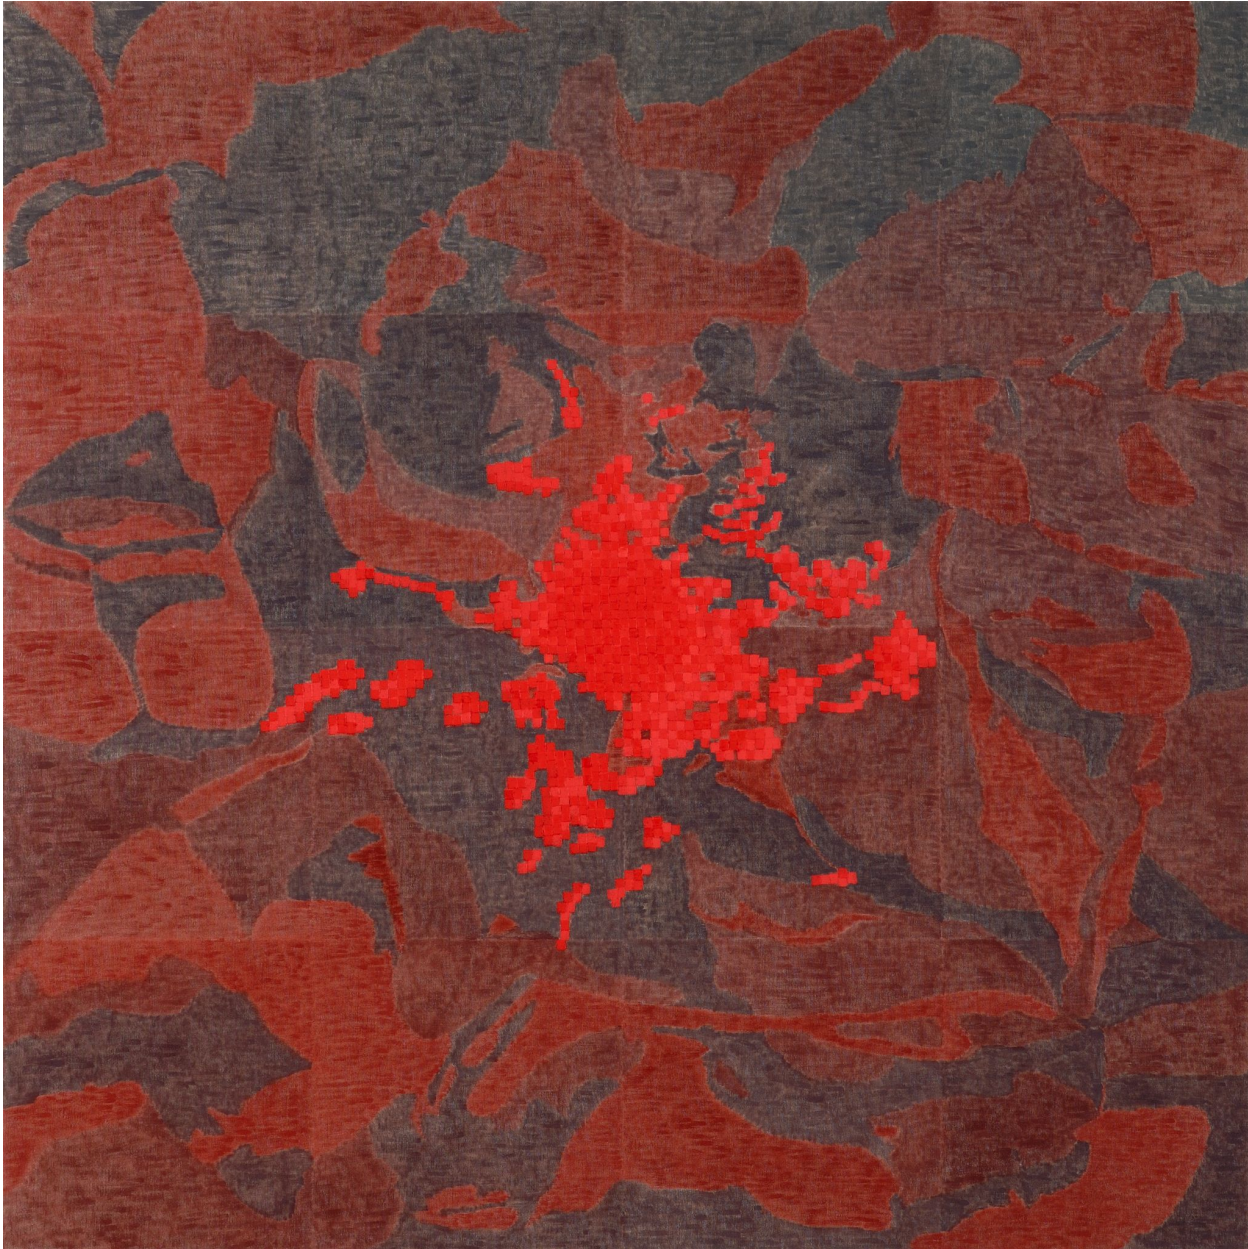

BERRY ■ CAMPBELL

Eric Dever, *NSIBTW 44*, 2014
Oil on linen, 72 x 72 in. (182.9 x 182.9 cm)
DEV-00041