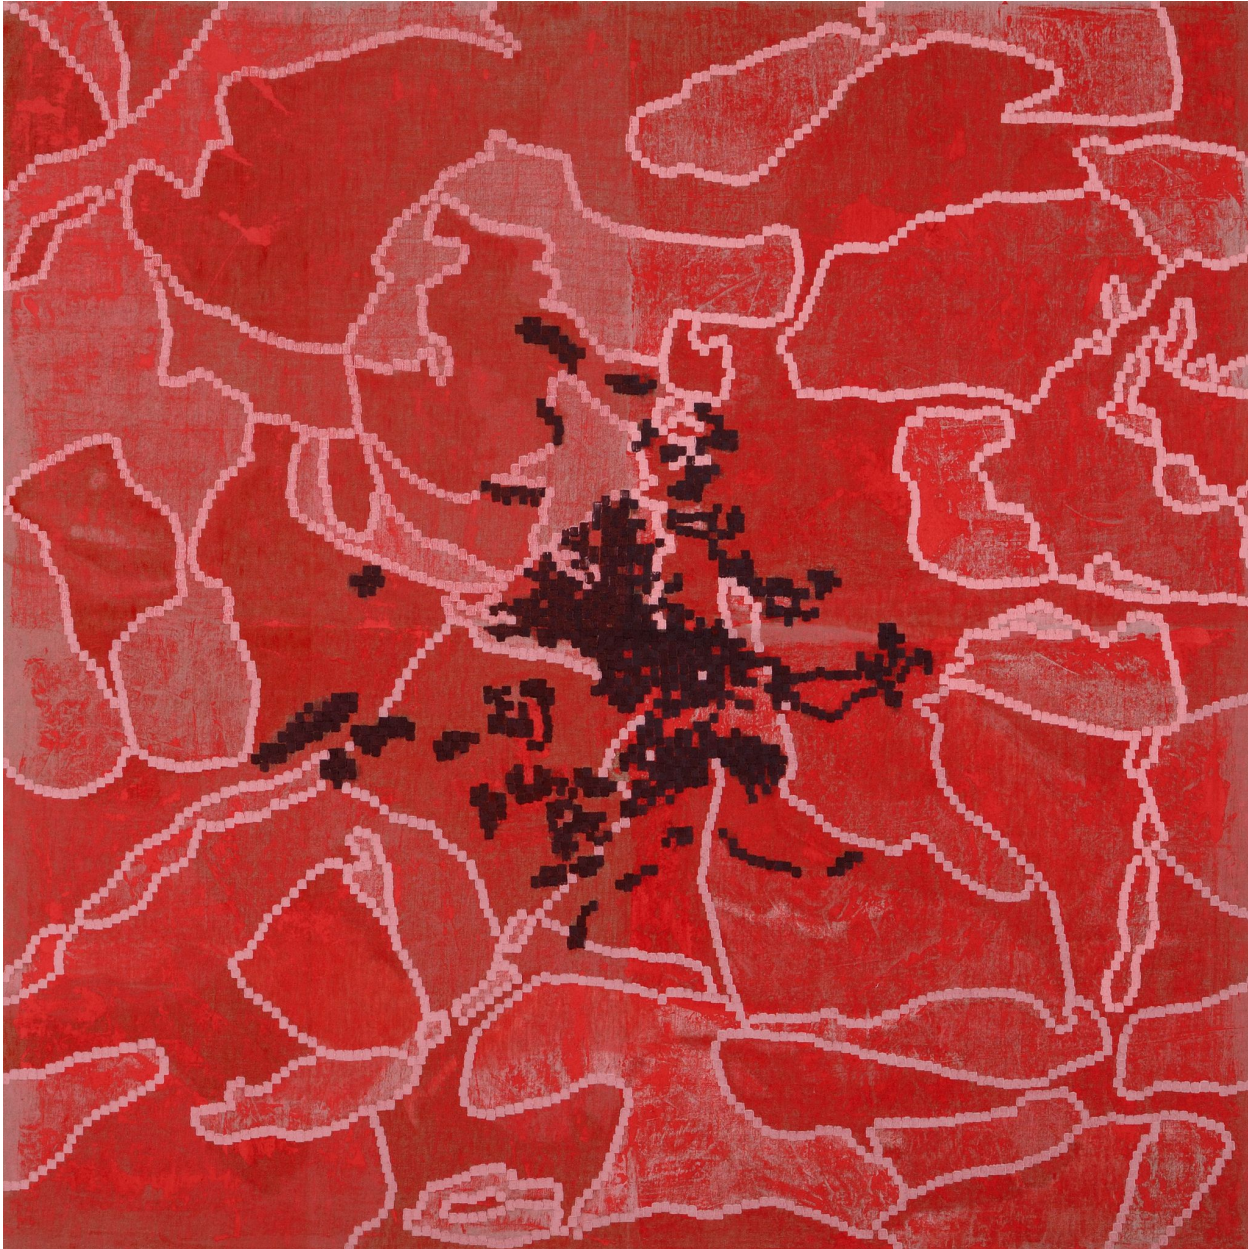

BERRY ■ CAMPBELL

Eric Dever, *NSIBTW 45*, 2014
Oil on linen, 72 x 72 in. (182.9 x 182.9 cm)
DEV-00042