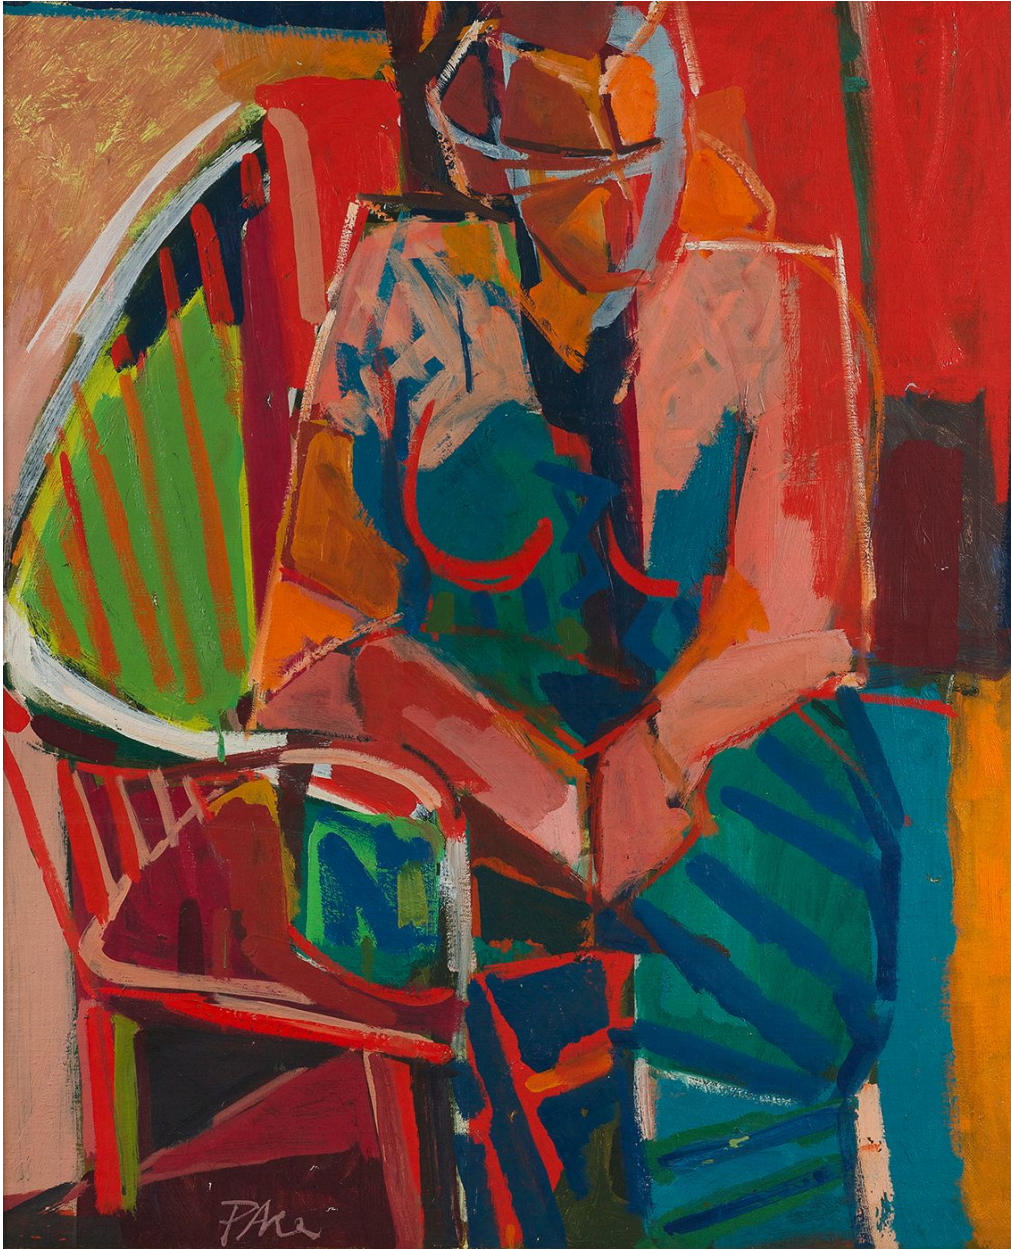

BERRY ■ CAMPBELL

Stephen Pace, *Untitled (Number 25)* | SOLD, 1950
Oil on canvas, 31 1/2 x 26 in. (80 x 66 cm)
PAC-00038