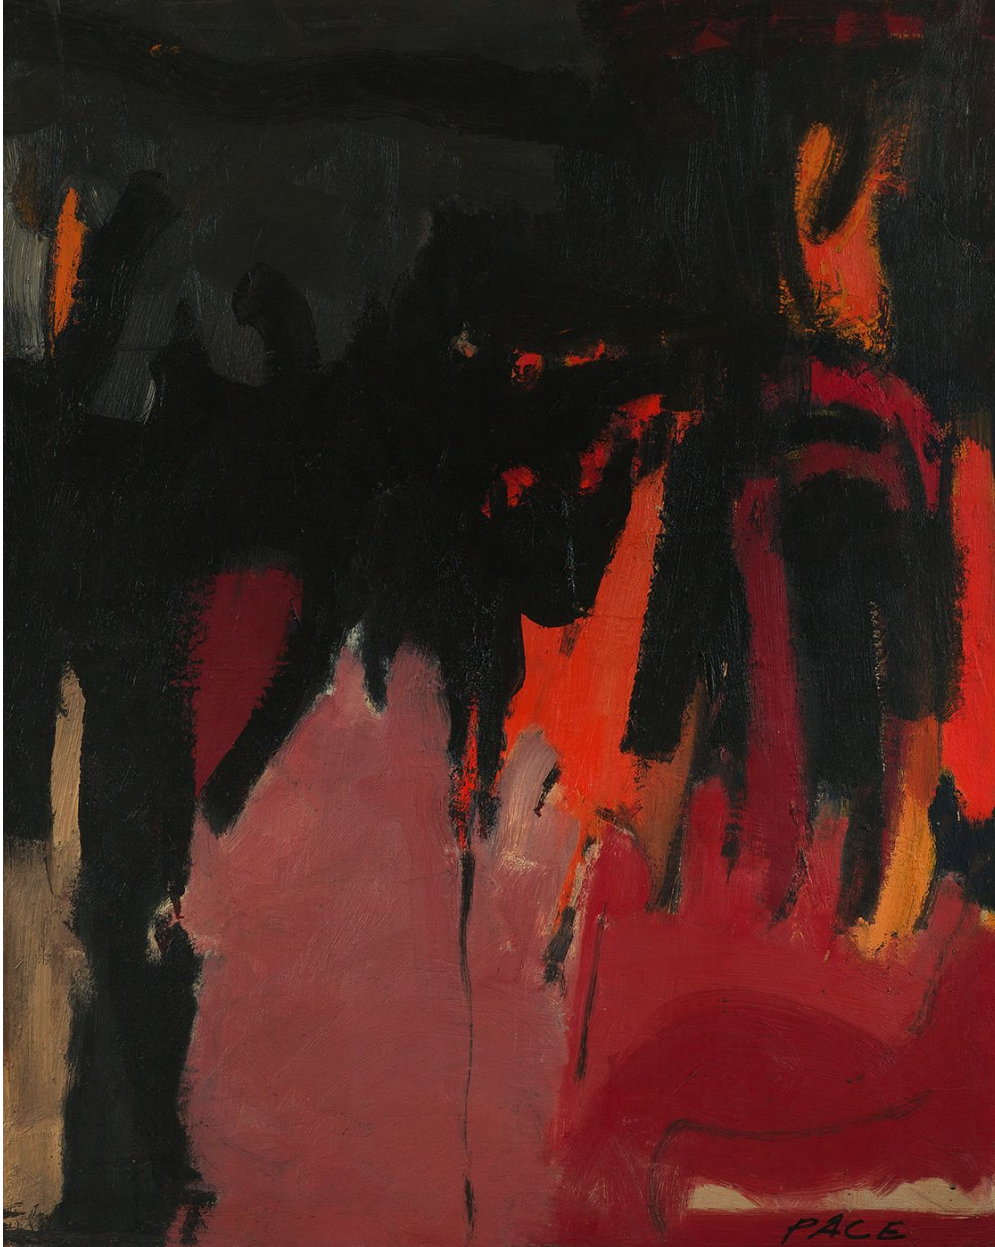

# BERRY ■ CAMPBELL

Stephen Pace, *Untitled | SOLD*, 1957  
Oil on canvas, 31 x 25 x 1 in. (78.7 x 63.5 x 2.5 cm)  
PAC-00057