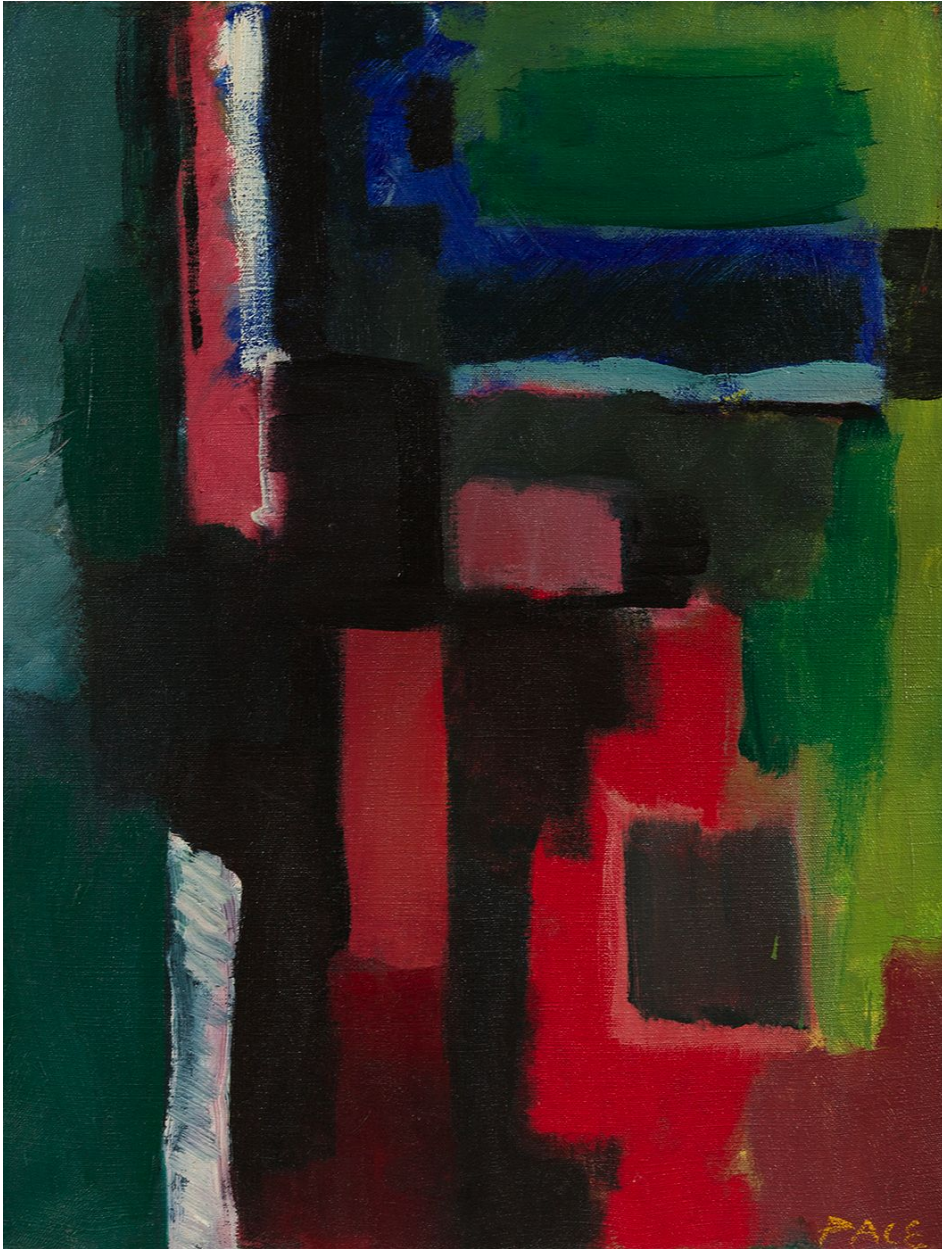

BERRY ■ CAMPBELL

Stephen Pace, *Untitled (50-91)* | SOLD, 1950
Oil on canvas, 21 x 16 in. (53.3 x 40.6 cm)
PAC-00034