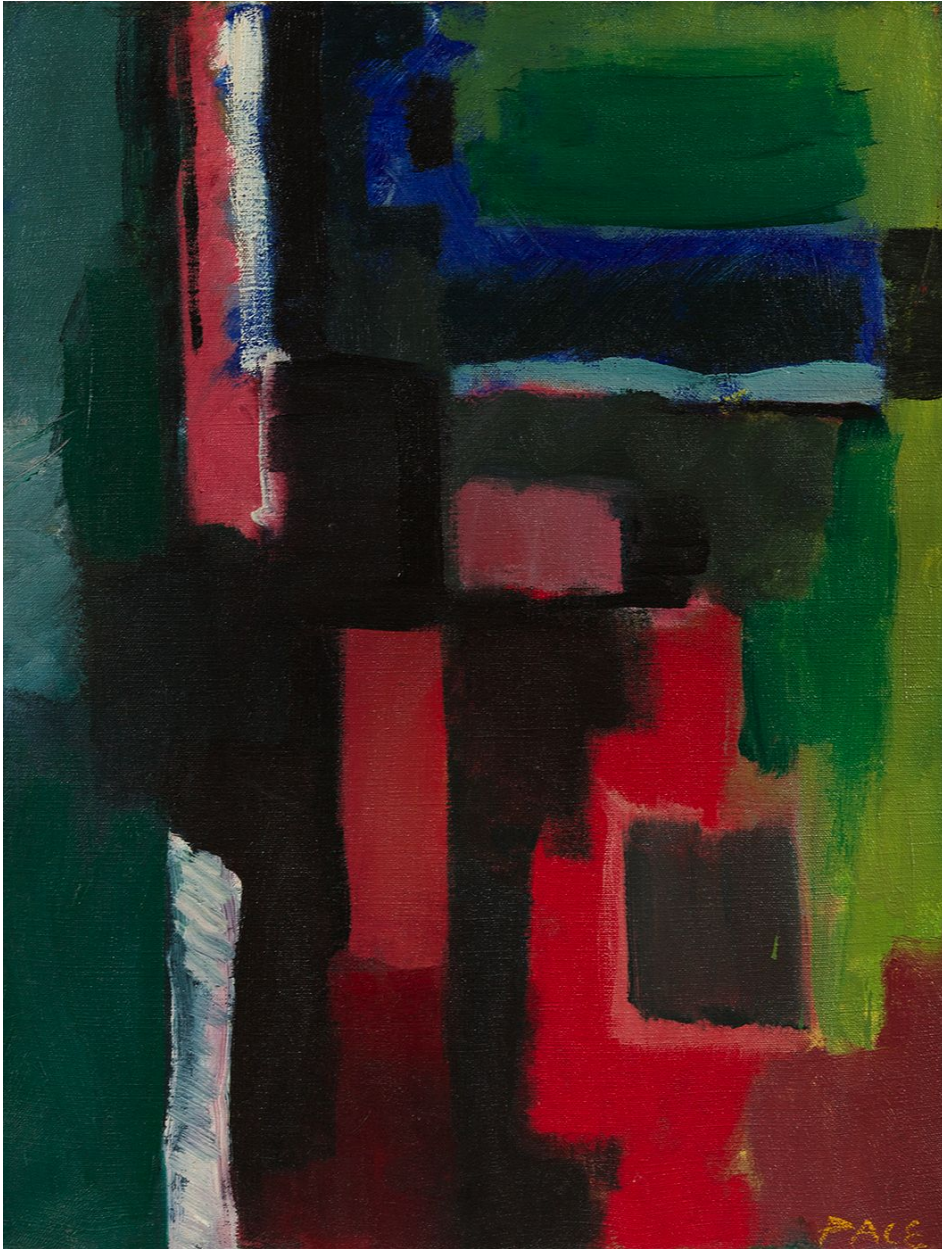

# BERRY ■ CAMPBELL

Stephen Pace, *Untitled (50-91)* | SOLD, 1950  
Oil on canvas, 21 x 16 in. (53.3 x 40.6 cm)  
PAC-00034