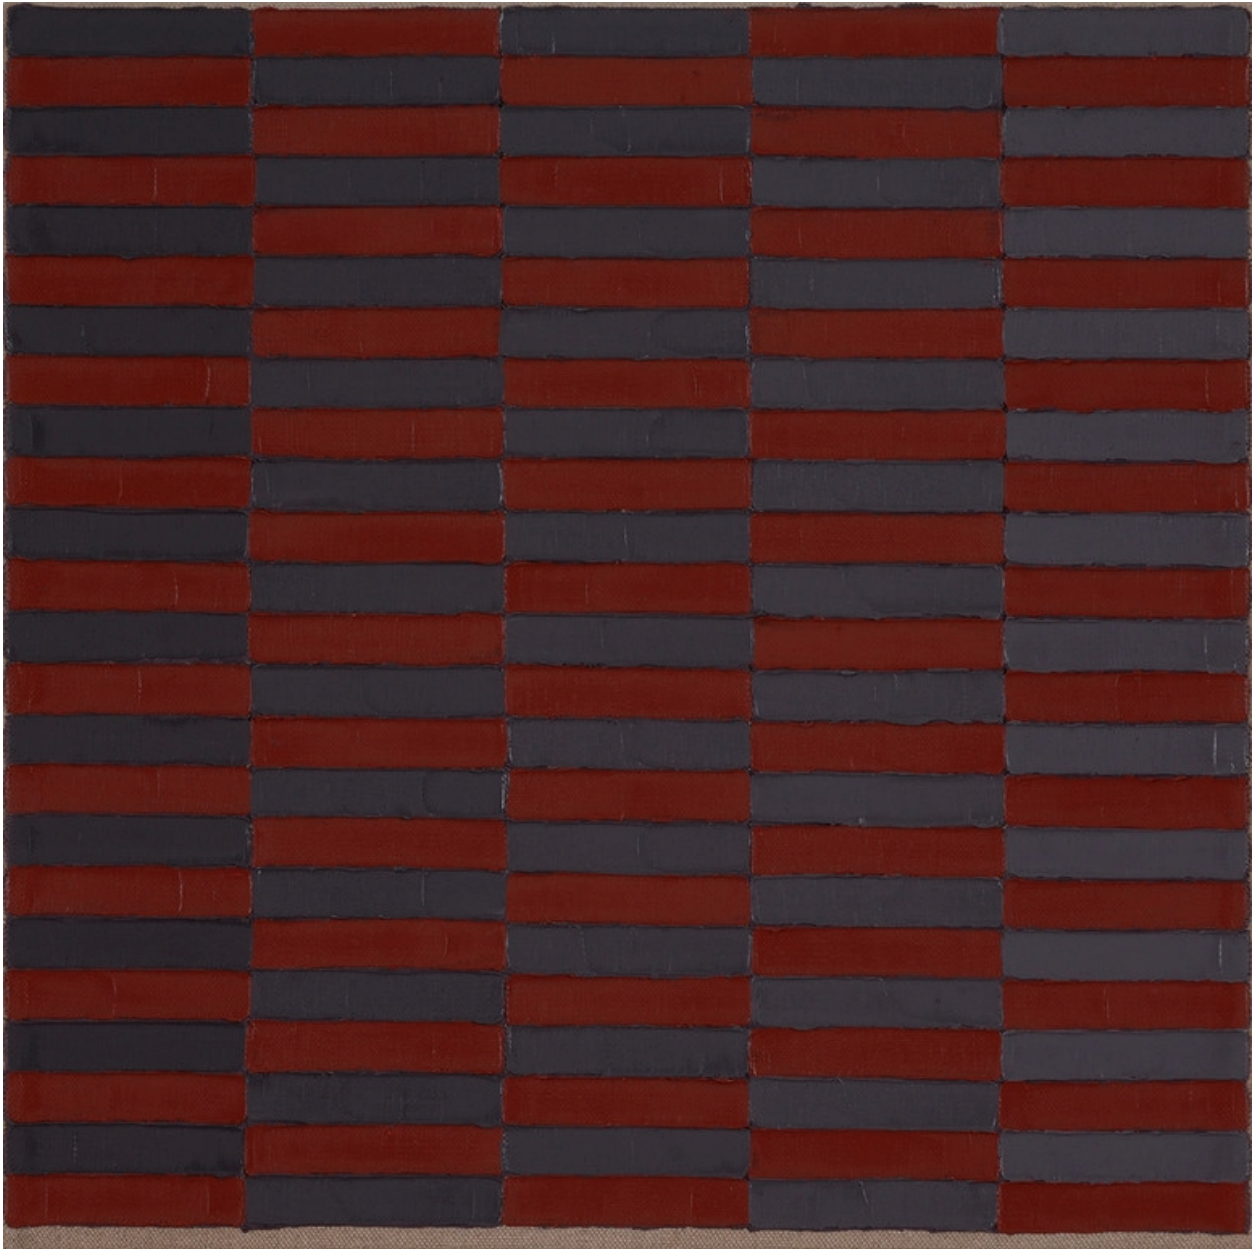

# BERRY CAMPBELL

Eric Dever, *NSIBTW 26 | SOLD*, 2014  
Oil on linen, 20 x 20 in. (50.8 x 50.8 cm)  
DEV-00008