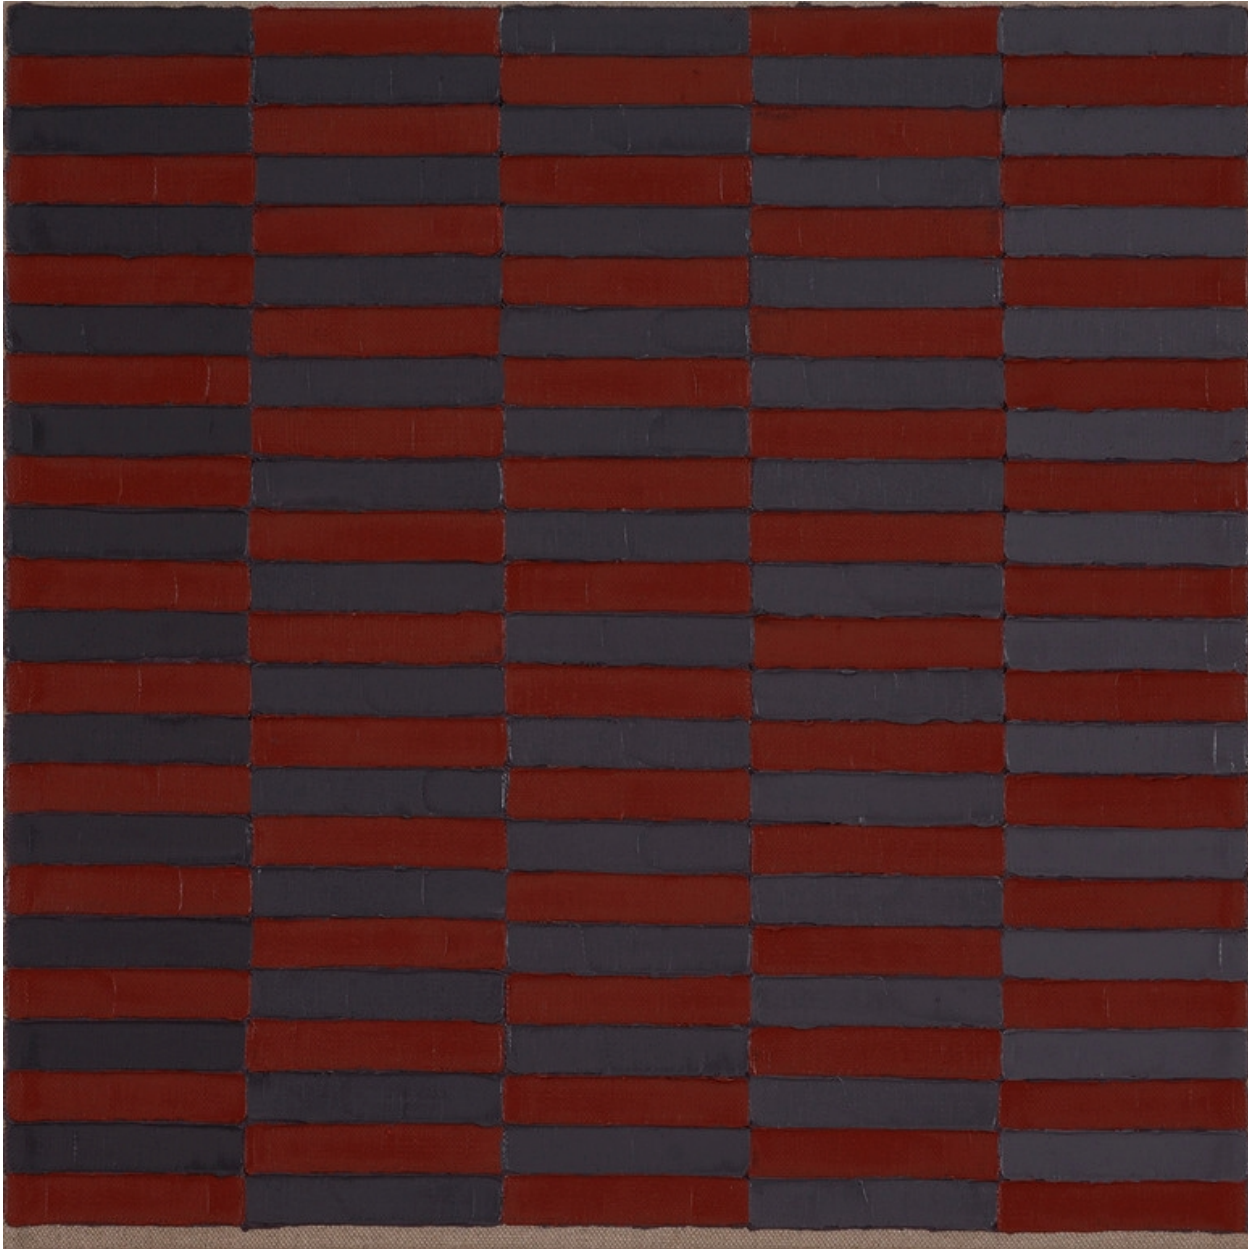

BERRY ■ CAMPBELL

Eric Dever, *NSIBTW 26 | SOLD*, 2014
Oil on linen, 20 x 20 in. (50.8 x 50.8 cm)
DEV-00008