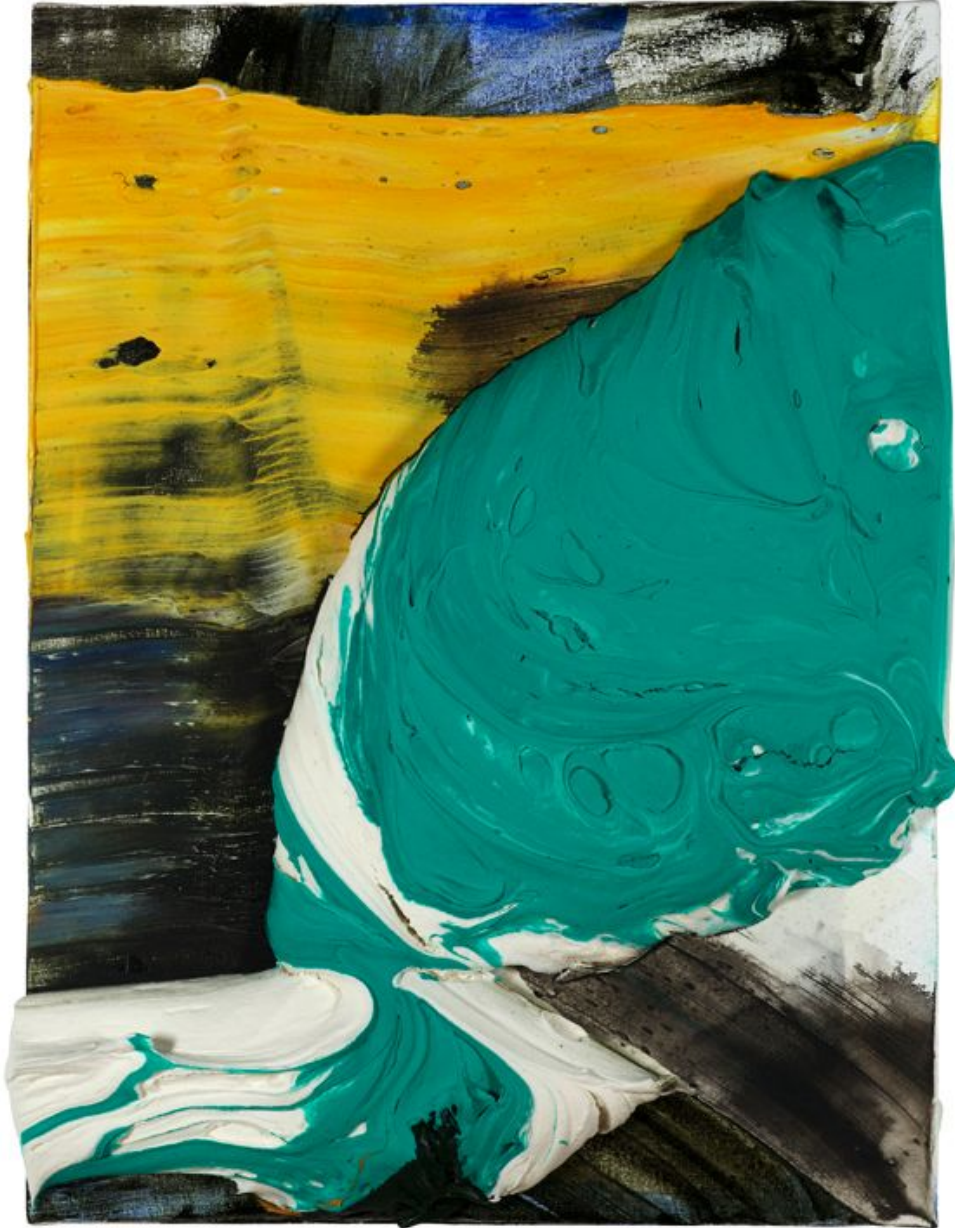

# BERRY ■ CAMPBELL

James Walsh, *Teal World*, 2013  
Acrylic on canvas, 24 x 18 in. (61 x 45.7 cm)  
WAL-00004