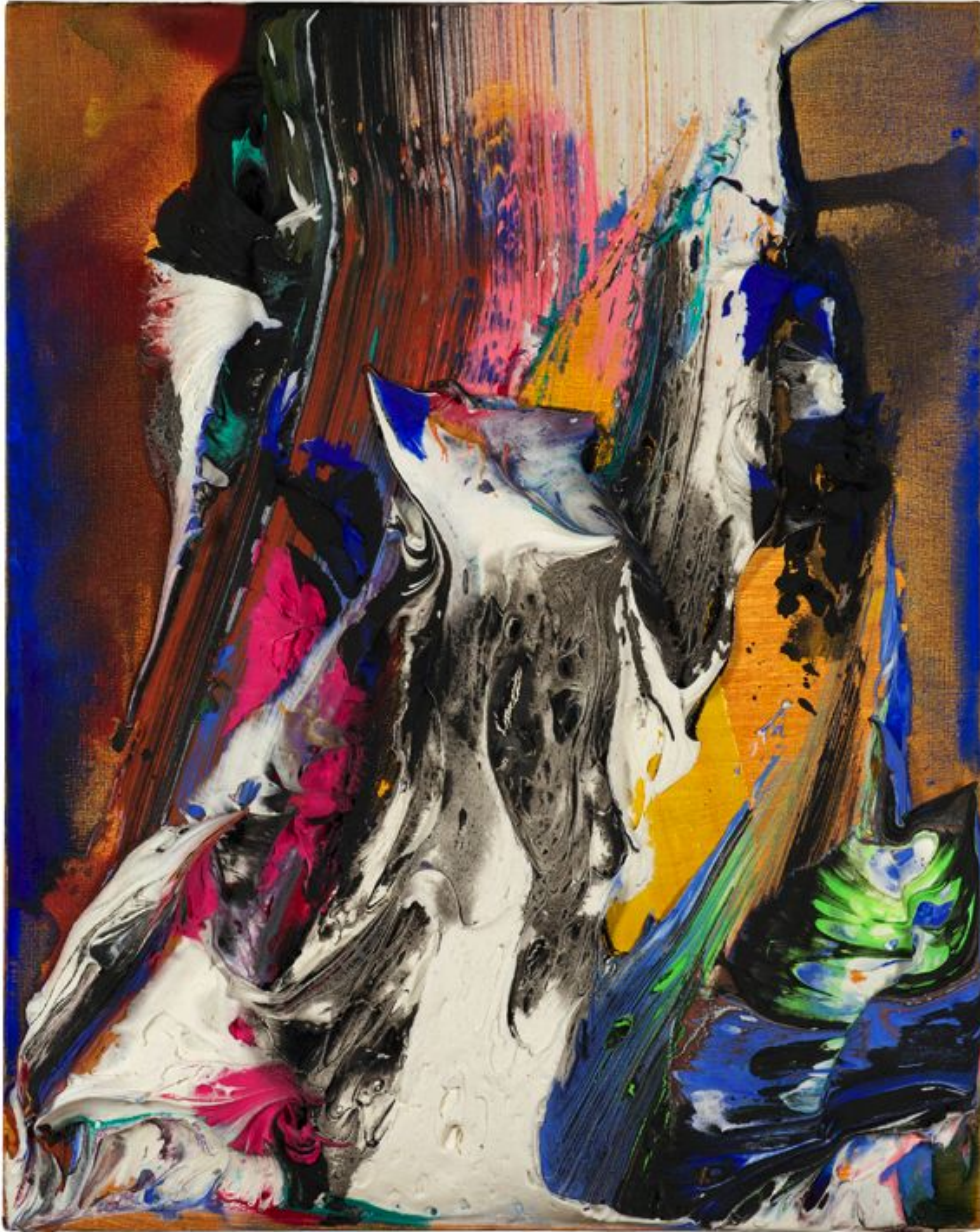

# BERRY ■ CAMPBELL

James Walsh, *Station: EXP*, 2011  
Acrylic on canvas, 30 x 24 in. (76.2 x 61 cm)  
WAL-00005