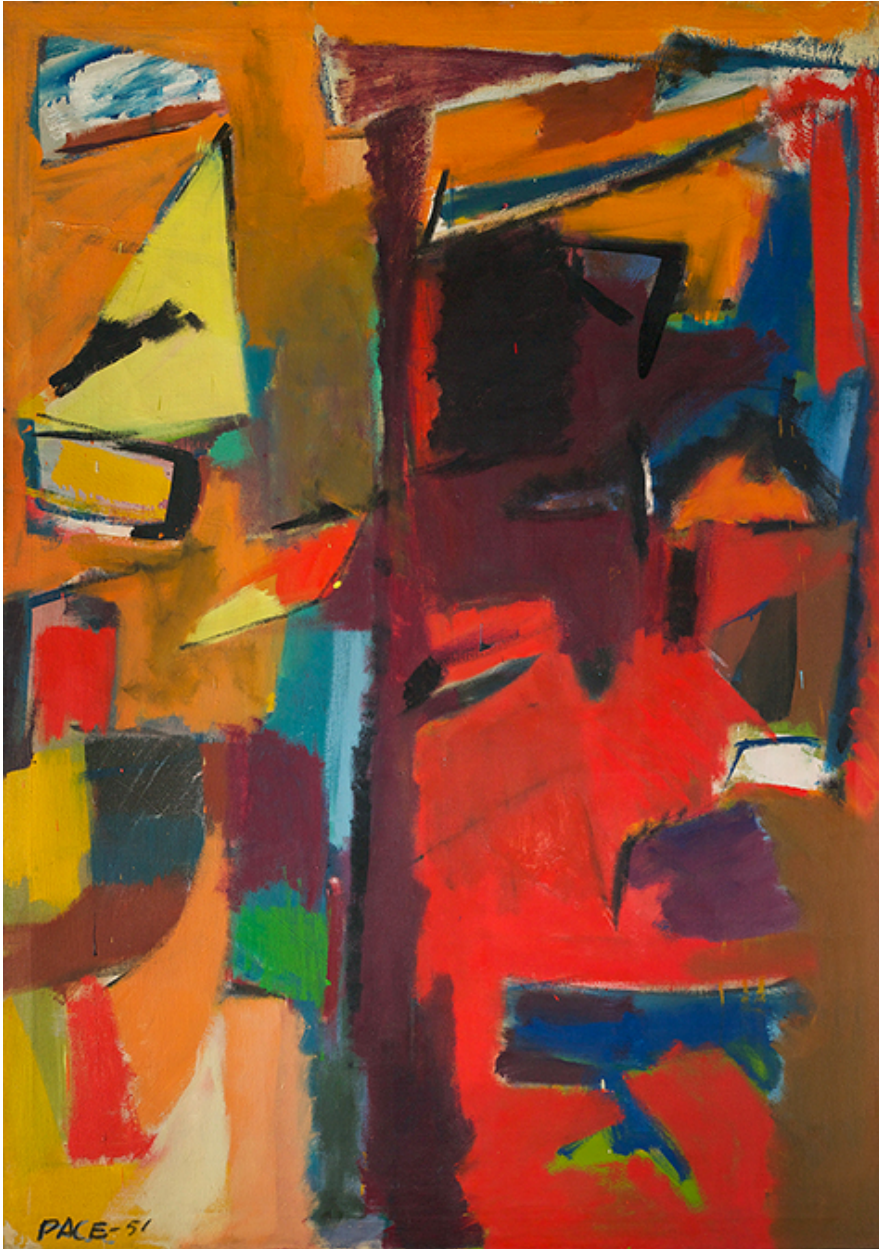

BERRY ■ CAMPBELL

Stephen Pace, *Untitled (51-9)* | SOLD, 1951
Oil on canvas, 56 x 40 in. (142.2 x 101.6 cm)
PAC-00002