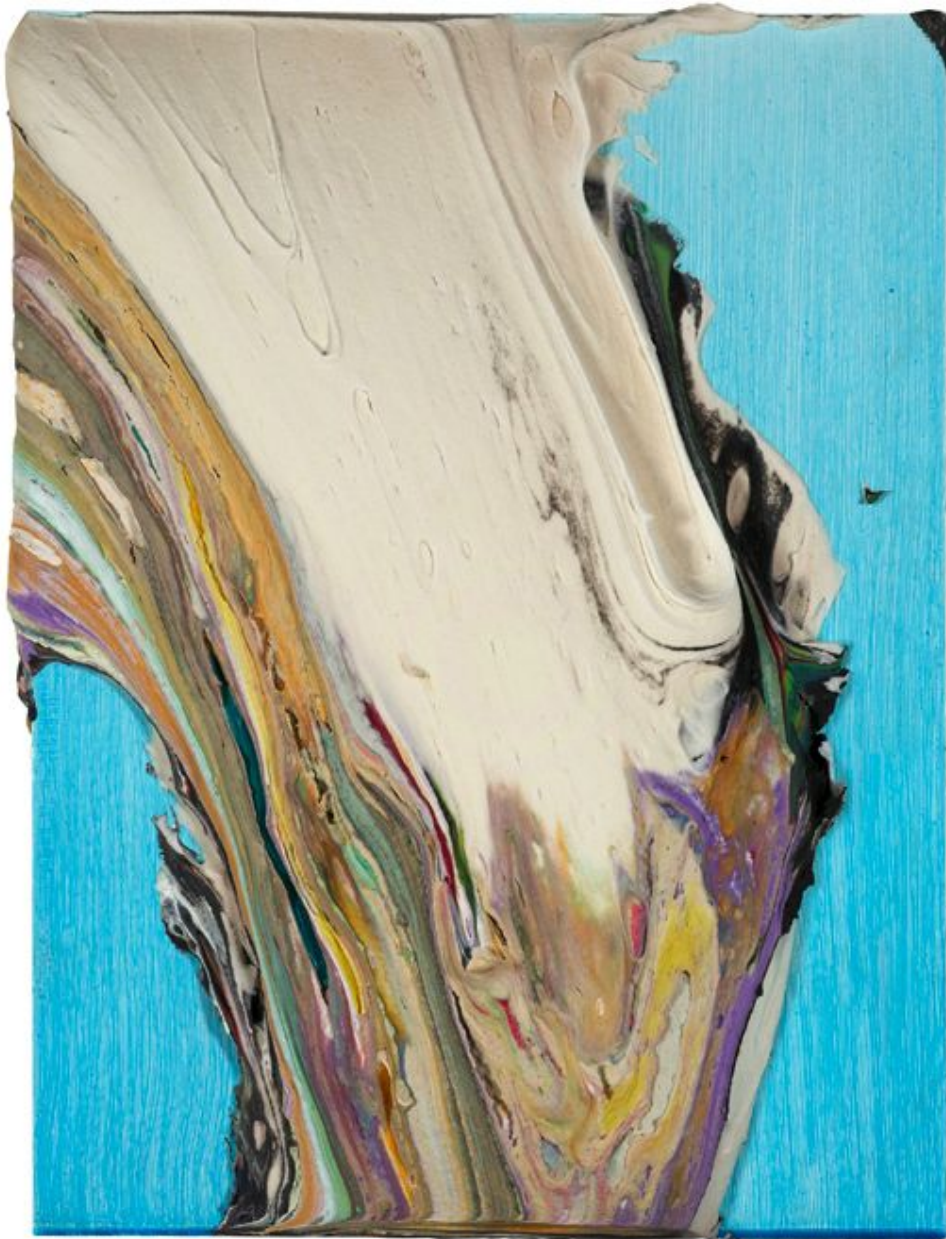

# BERRY ■ CAMPBELL

James Walsh, *Brush East* | SOLD, 2012  
Acrylic on canvas, 16 x 12 in. (40.6 x 30.5 cm)  
WAL-00007